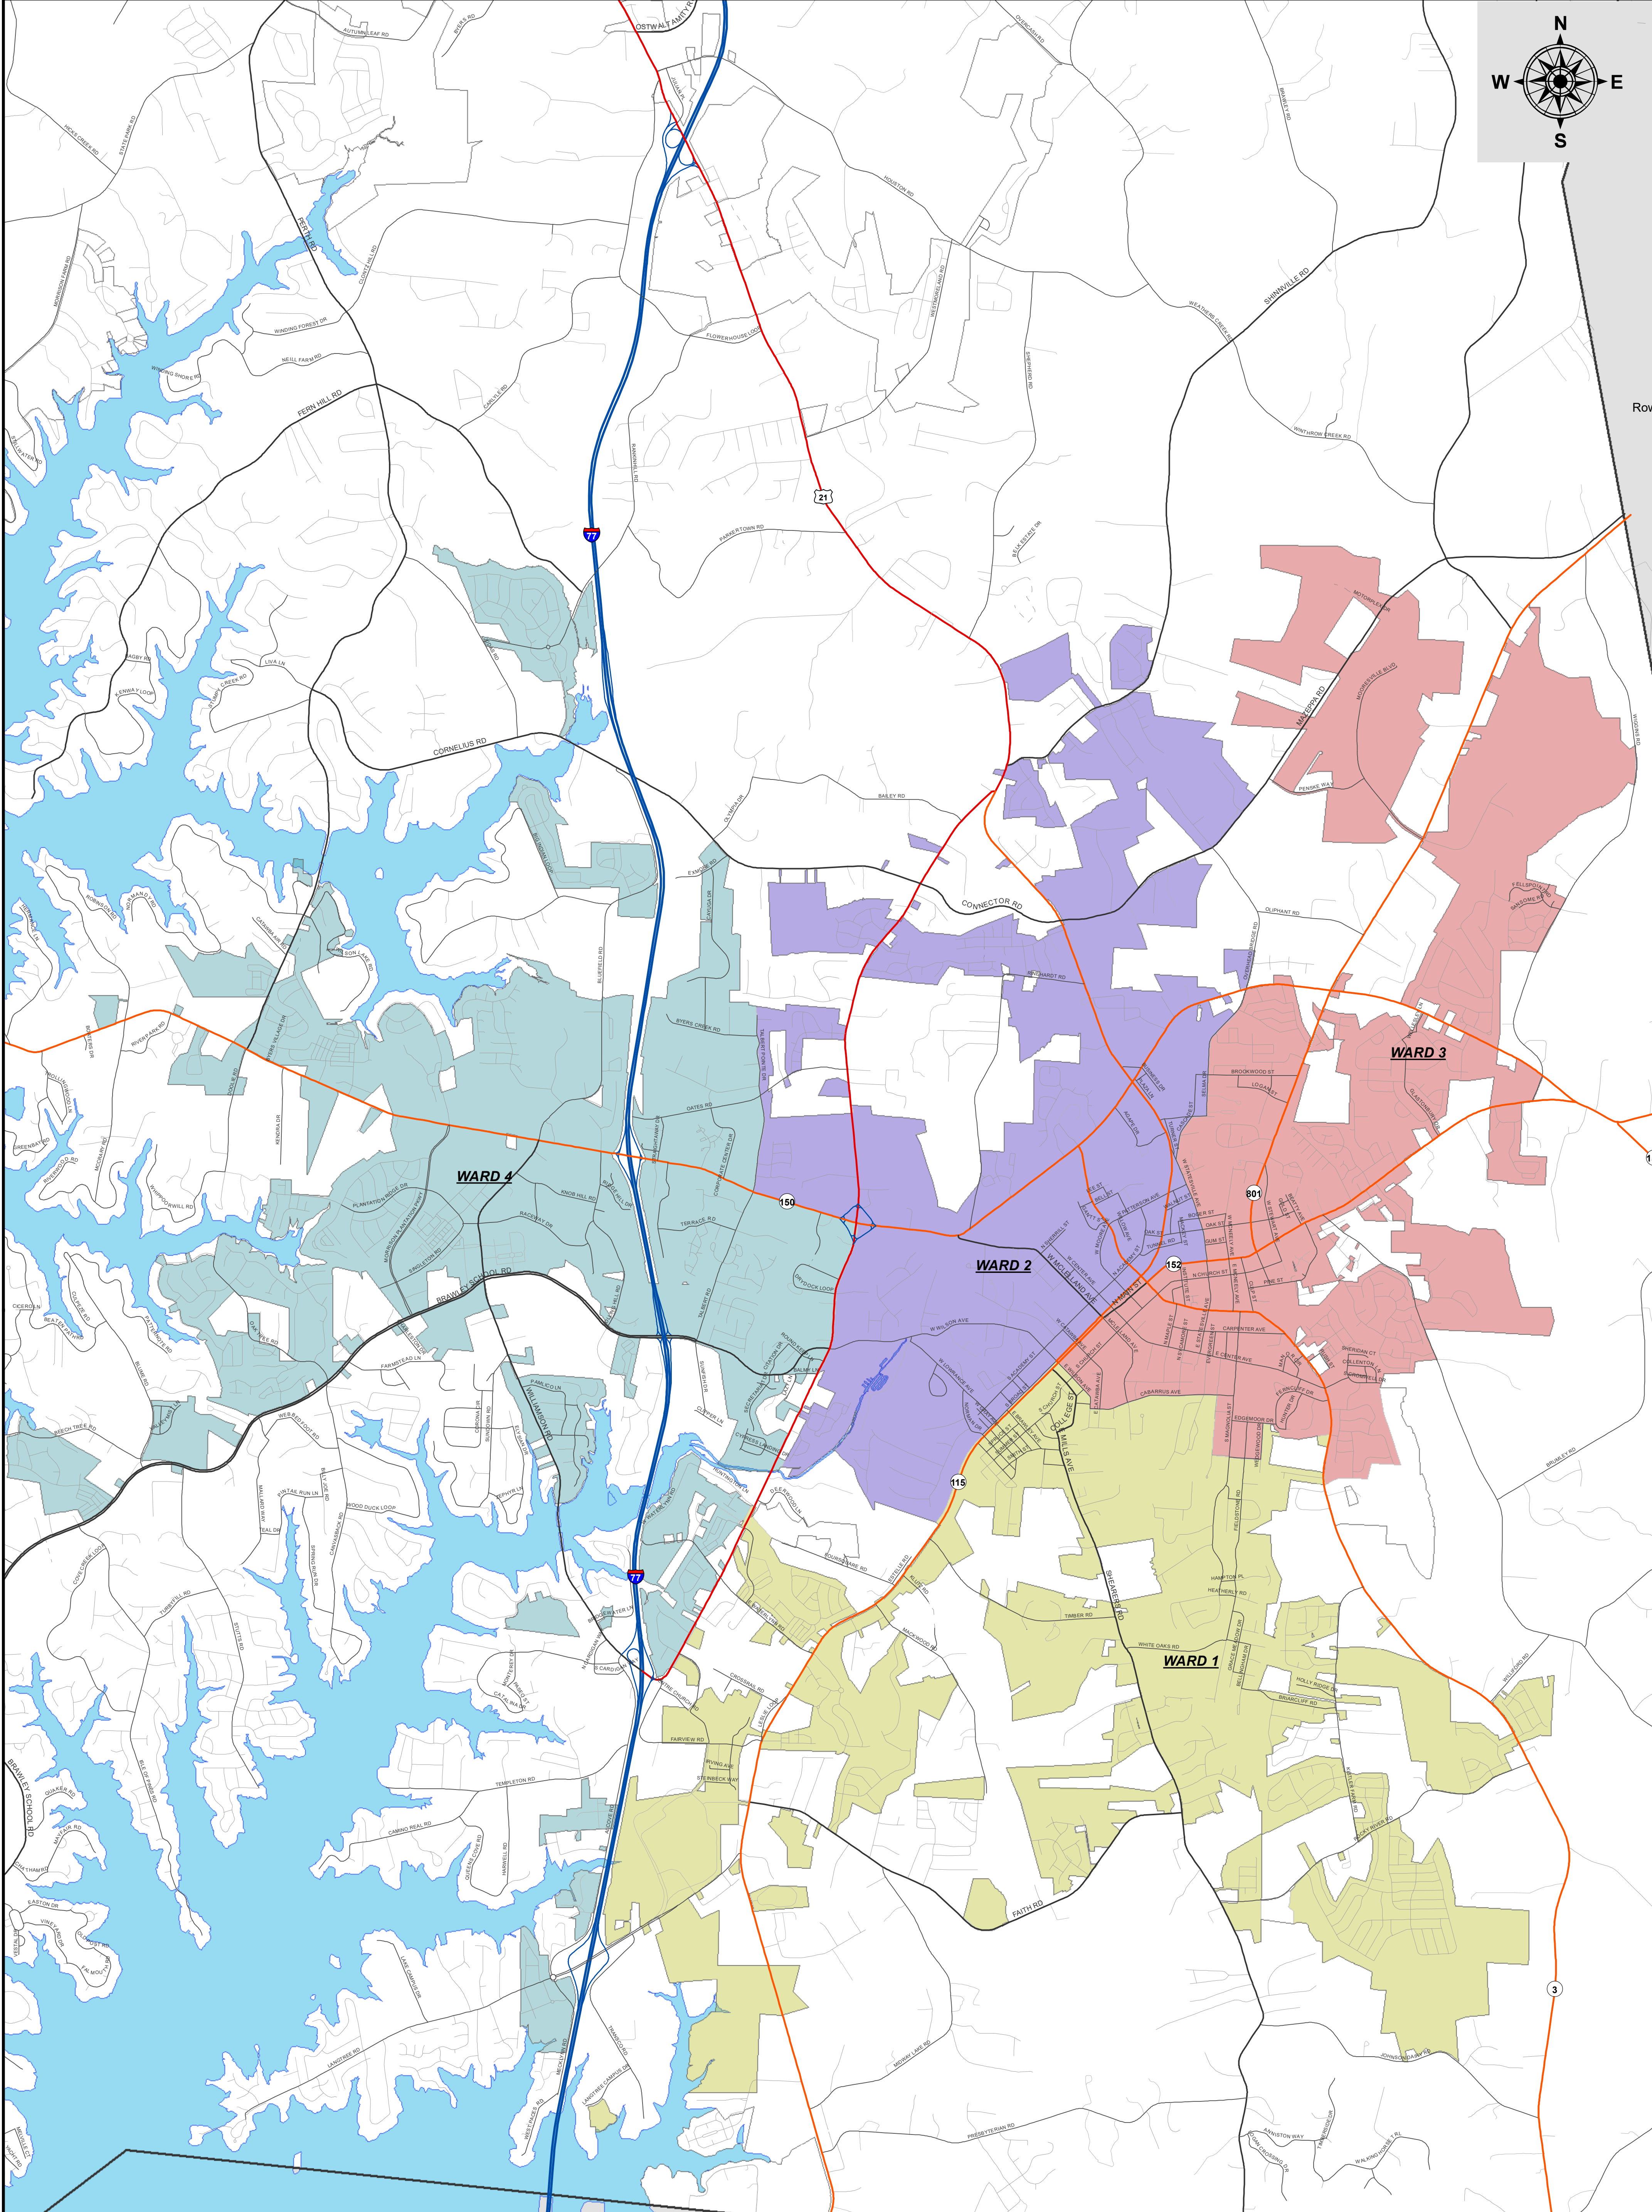

Row

E  
L  
E  
C  
T  
I  
O  
N  
S

**Mooresville Election Wards**

-  City Limits
-  Countyline
-  Lake Norman

**Mooresville Election Wards**

-  1
-  2
-  3
-  4

2021116

Mecklenburg County

Cabarrus County